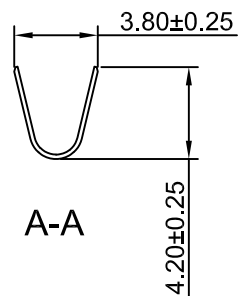

4

3

2

1

# CROWN LINK®

專業薄膜開關連接器第一品牌

ROHS

- ◆ FOR 4140 SERIES HOUSING
- ◆ SPECIFICATIONS
  - VOLTAGE RATING: 600V AC/DC
  - CURRENT RATING: 9A AC/DC
  - CONTACT RESISTANCE: 20mΩ MAX
  - WITHSTANDING VOLTAGE: 1500V AC/MINUTE
  - INSULATION RESISTANCE: 1000 MΩ MIN
- ◆ ENVIRONMENTAL
  - TEMPERATURE RANGE: -40°C~+105°C
- ◆ WIRE RANGE:AWG#18~#22
- ◆ PART NO.
 

4140	-04K	-0T(0G)	- F	C1	
					MOLD NO.
SERIES NO.			FEMALE		
	4K/REEL				
			0T:PLATED TIN		
			0G:PLATED GOLD		
			OTHER PLATINGS ON REQUEST		

.X ±0.25 .XX ±0.20 .XXX ±0.15  TOLERANCE RANGE/公差範圍	DRAWN/繪圖 JUDY	DATE/日期 2022.04.25	<b>CROWN LINK®</b> THE LEADING MANUFACTURER OF FPC & FFC CONNECTOR, HOUSING AND DOME.			
	CHECK BY/審查 JASON	DATE/日期 2022.04.25	PRODUCT NAME/品名 12mm PITCH FFC/FPC CONNECTOR			
	APPROVED BY/核准 VIVIAN	DATE/日期 2022.04.25	PART NO./料號 4140-04K-0T(0G)-FC1	SCALE/比例 3:1	SIZE/圖號 A4	UNIT/單位 mm
	PACKAGE/包裝	4,000PCS/REEL	MATERIAL/材質 BRASS	ANGLE OF VIEW/視角 	SHEET/頁碼 1 OF 1	REV/版本 A