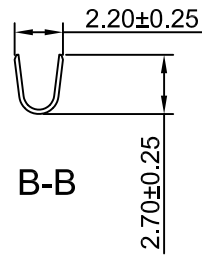

4

3

2

1

# CROWN LINK®

專業薄膜開關連接器第一品牌

ROHS

- ◆ FOR 4140 SERIES HOUSING
- ◆ SPECIFICATIONS
  - VOLTAGE RATING: 600V AC/DC
  - CURRENT RATING: 9A AC/DC
  - CONTACT RESISTANCE: 20mΩ MAX
  - WITHSTANDING VOLTAGE: 1500V AC/MINUTE
  - INSULATION RESISTANCE: 1000 MΩ MIN
- ◆ ENVIRONMENTAL
  - TEMPERATURE RANGE: -40°C~+105°C
- ◆ WIRE RANGE:AWG#18~#22
- ◆ PART NO.
 

4140	-04K	-0T(0G)	- F	C1	
					MOLD NO.
SERIES NO.			FEMALE		
	4K/REEL				
			0T:PLATED TIN		
			0G:PLATED GOLD		
			OTHER PLATINGS ON REQUEST		

.X ±0.25 .XX ±0.20 .XXX ±0.15  TOLERANCE RANGE/公差範圍	DRAWN/繪圖 JUDY	DATE/日期 2022.04.25	<b>CROWN LINK®</b> THE LEADING MANUFACTURER OF FPC & FFC CONNECTOR, HOUSING AND DOME.			
	CHECK BY/審查 JASON	DATE/日期 2022.04.25	PRODUCT NAME/品名 12mm PITCH FFC/FPC CONNECTOR			
	APPROVED BY/核准 VIVIAN	DATE/日期 2022.04.25	PART NO./料號 4140-04K-0T(0G)-FC1	SCALE/比例 3:1	SIZE/圖號 A4	UNIT/單位 mm
	PACKAGE/包裝	4,000PCS/REEL	MATERIAL/材質 BRASS	ANGLE OF VIEW/視角 	SHEET/頁碼 1 OF 1	REV/版本 A