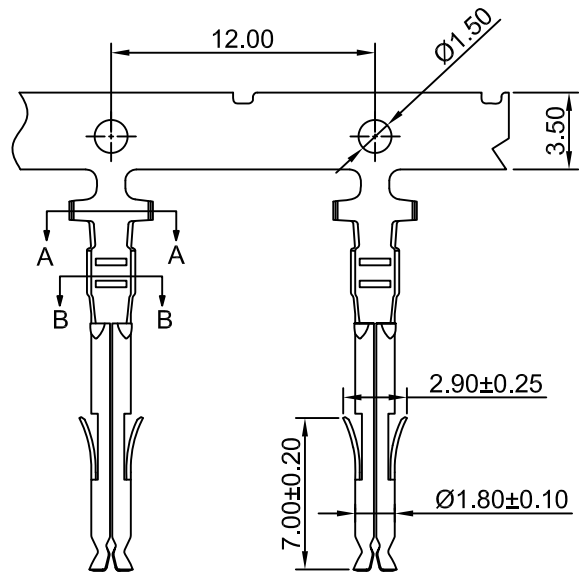

4

3

2

1

# CROWN LINK®

專業薄膜開關連接器第一品牌

ROHS

- ◆ FOR 4140 SERIES HOUSING
- ◆ SPECIFICATIONS
  - VOLTAGE RATING: 600V AC/DC
  - CURRENT RATING: 9A AC/DC
  - CONTACT RESISTANCE: 20mΩ MAX
  - WITHSTANDING VOLTAGE: 1500V AC/MINUTE
  - INSULATION RESISTANCE: 1000 MΩ MIN
- ◆ ENVIRONMENTAL
  - TEMPERATURE RANGE: -40°C~+105°C
- ◆ WIRE RANGE:AWG#18~#22
- ◆ PART NO.
 

4140	-04K	-0T(0G)	- F	C1	
					MOLD NO.
SERIES NO.			FEMALE		
	4K/REEL				
			0T:PLATED TIN		
			0G:PLATED GOLD		
			OTHER PLATINGS ON REQUEST		

.X ±0.25 .XX ±0.20 .XXX ±0.15  TOLERANCE RANGE/公差範圍	DRAWN/繪圖 JUDY	DATE/日期 2022.04.25	<b>CROWN LINK®</b> THE LEADING MANUFACTURER OF FPC & FFC CONNECTOR, HOUSING AND DOME.			
	CHECK BY/審查 JASON	DATE/日期 2022.04.25	PRODUCT NAME/品名 12mm PITCH FFC/FPC CONNECTOR			
	APPROVED BY/核准 VIVIAN	DATE/日期 2022.04.25	PART NO./料號 4140-04K-0T(0G)-FC1	SCALE/比例 3:1	SIZE/圖號 A4	UNIT/單位 mm
	PACKAGE/包裝	4,000PCS/REEL	MATERIAL/材質 BRASS	ANGLE OF VIEW/視角 	SHEET/頁碼 1 OF 1	REV/版本 A