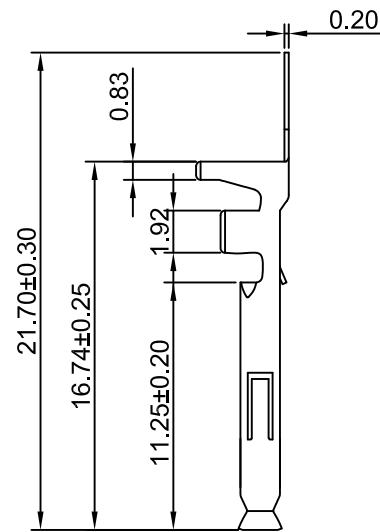

4

3

2

1

# CROWN LINK®

專業薄膜開關連接器第一品牌

ROHS

- ◆ FOR 4140 SERIES HOUSING
- ◆ SPECIFICATIONS
  - VOLTAGE RATING: 600V AC/DC
  - CURRENT RATING: 9A AC/DC
  - CONTACT RESISTANCE: 20mΩ MAX
  - WITHSTANDING VOLTAGE: 1500V AC/MINUTE
  - INSULATION RESISTANCE: 1000 MΩ MIN
- ◆ ENVIRONMENTAL
  - TEMPERATURE RANGE: -40°C~+105°C
- ◆ WIRE RANGE:AWG#18~#22
- ◆ PART NO.
 

4140	-04K	-0T(0G)	- F	C1	
					MOLD NO.
SERIES NO.			FEMALE		
	4K/REEL				
			0T:PLATED TIN		
			0G:PLATED GOLD		
			OTHER PLATINGS ON REQUEST		

.X ±0.25 .XX ±0.20 .XXX ±0.15  TOLERANCE RANGE/公差範圍	DRAWN/繪圖 JUDY	DATE/日期 2022.04.25	<b>CROWN LINK®</b> THE LEADING MANUFACTURER OF FPC & FFC CONNECTOR, HOUSING AND DOME.			
	CHECK BY/審查 JASON	DATE/日期 2022.04.25	PRODUCT NAME/品名 12mm PITCH FFC/FPC CONNECTOR			
	APPROVED BY/核准 VIVIAN	DATE/日期 2022.04.25	PART NO./料號 4140-04K-0T(0G)-FC1	SCALE/比例 3:1	SIZE/圖號 A4	UNIT/單位 mm
	PACKAGE/包裝	4,000PCS/REEL	MATERIAL/材質 BRASS	ANGLE OF VIEW/視角 	SHEET/頁碼 1 OF 1	REV/版本 A