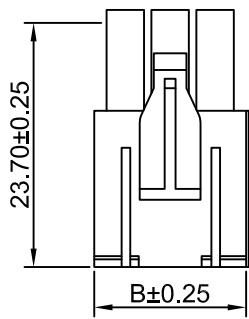

# CROWN LINK<sup>®</sup>

專業薄膜開關連接器第一品牌

RoHS

- ◆ FOR 4140 SERIES CONNECTOR
- ◆ SPECIFICATIONS
  - VOLTAGE RATING: 600V AC , DC
  - CURRENT RATING: 9A AC , DC
  - INSULATION RESISTANCE: 1000 MΩ MIN.
- ◆ ENVIRONMENTAL
  - TEMPERATURE RANGE: -40°C~+105°C
  - WITHSAND VOLTAGE: 1500V AC / MINUTE
- ◆ PART NO.
 

4140HL	-	XX	D	C
SERIES NO.		MOLD NO.	DOUBLE ROW	

CIRCUITS NUMBER 04 TO 06

PIN NO.	A	B
04	4.14	9.74
06	8.28	13.88

REV/版本	MODIFIED CONTENT /變更內容	DRAWN/繪圖	DATE/日期

. X	± 0.30
. XX	± 0.20
. XXX	± 0.15
TOLERANCE RANGE/公差範圍	

DRAWN/繪圖	DATE/日期	<b>CROWN LINK<sup>®</sup></b> THE LEADING MANUFACTURER OF FPC & FFC CONNECTOR, HOUSING AND DOME.				
JUDY	2022.04.25					
CHECK BY/審查	DATE/日期	PRODUCT NAME/品名				
VIVIAN	2022.04.25	4.14mm PITCH HOUSING FOR FFC/FPC				
APPROVED BY/核淮	DATE/日期	PART NO./料號	PIN NUMBER/針數	SCALE/比例	SIZE/圖號	UNIT/單位
JASON	2022.04.25	4140HL-XXDC	04-06 PIN	3:1	A4	mm
PACKAGE/包裝	BAG	MATERIAL/材質	COLOR/顏色	ANGLE OF VIEW/視角	SHEET/頁碼	REV/版本
		NY66 UL94V - 2	WHITE		1 OF 1	A