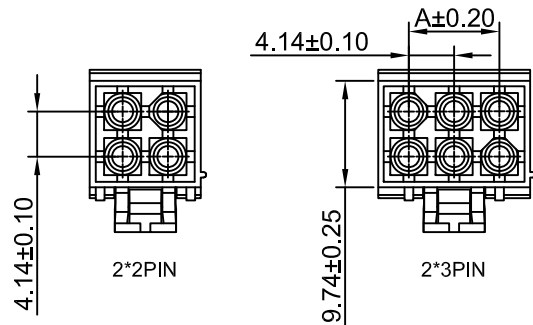

# CROWN LINK<sup>®</sup>

專業薄膜開關連接器第一品牌

RoHS

- ◆ FOR 4140 SERIES CONNECTOR
- ◆ SPECIFICATIONS
  - VOLTAGE RATING: 600V AC , DC
  - CURRENT RATING: 9A AC , DC
  - INSULATION RESISTANCE: 1000 MΩ MIN.
- ◆ ENVIRONMENTAL
  - TEMPERATURE RANGE: -40°C~+105°C
  - WITHSAND VOLTAGE: 1500V AC / MINUTE
- ◆ PART NO.
 

4140HL	-	XX	D	C
SERIES NO.		MOLD NO.	DOUBLE ROW	

CIRCUITS NUMBER 04 TO 06

PIN NO.	A	B
04	4.14	9.74
06	8.28	13.88

REV/版本	MODIFIED CONTENT /變更內容	DRAWN/繪圖	DATE/日期

. X	± 0.30
. XX	± 0.20
. XXX	± 0.15
TOLERANCE RANGE/公差範圍	

DRAWN/繪圖	DATE/日期	<b>CROWN LINK<sup>®</sup></b> THE LEADING MANUFACTURER OF FPC & FFC CONNECTOR, HOUSING AND DOME.				
JUDY	2022.04.25					
CHECK BY/審查	DATE/日期	PRODUCT NAME/品名				
VIVIAN	2022.04.25	4.14mm PITCH HOUSING FOR FFC/FPC				
APPROVED BY/核淮	DATE/日期	PART NO./料號	PIN NUMBER/針數	SCALE/比例	SIZE/圖號	UNIT/單位
JASON	2022.04.25	4140HL-XXDC	04-06 PIN	3:1	A4	mm
PACKAGE/包裝	BAG	MATERIAL/材質	COLOR/顏色	ANGLE OF VIEW/視角	SHEET/頁碼	REV/版本
		NY66 UL94V - 2	WHITE		1 OF 1	A