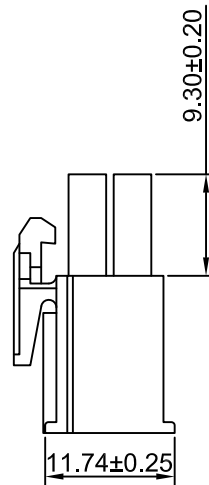

# CROWN LINK<sup>®</sup>

專業薄膜開關連接器第一品牌

RoHS

- ◆ FOR 4140 SERIES CONNECTOR
- ◆ SPECIFICATIONS
  - VOLTAGE RATING: 600V AC , DC
  - CURRENT RATING: 9A AC , DC
  - INSULATION RESISTANCE: 1000 MΩ MIN.
- ◆ ENVIRONMENTAL
  - TEMPERATURE RANGE: -40°C~+105°C
  - WITHSAND VOLTAGE: 1500V AC / MINUTE
- ◆ PART NO.
 

4140HL	-	XX	D	C
SERIES NO.		MOLD NO.	DOUBLE ROW	

CIRCUITS NUMBER 04 TO 06

PIN NO.	A	B
04	4.14	9.74
06	8.28	13.88

REV/版本	MODIFIED CONTENT /變更內容	DRAWN/繪圖	DATE/日期

. X	± 0.30
. XX	± 0.20
. XXX	± 0.15
TOLERANCE RANGE/公差範圍	

DRAWN/繪圖	DATE/日期	<b>CROWN LINK<sup>®</sup></b> THE LEADING MANUFACTURER OF FPC & FFC CONNECTOR, HOUSING AND DOME.				
JUDY	2022.04.25					
CHECK BY/審查	DATE/日期	PRODUCT NAME/品名				
VIVIAN	2022.04.25	4.14mm PITCH HOUSING FOR FFC/FPC				
APPROVED BY/核淮	DATE/日期	PART NO./料號	PIN NUMBER/針數	SCALE/比例	SIZE/圖號	UNIT/單位
JASON	2022.04.25	4140HL-XXDC	04-06 PIN	3:1	A4	mm
PACKAGE/包裝	BAG	MATERIAL/材質	COLOR/顏色	ANGLE OF VIEW/視角	SHEET/頁碼	REV/版本
		NY66 UL94V - 2	WHITE		1 OF 1	A