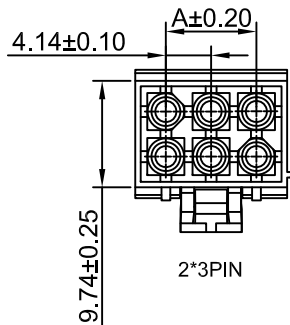

# CROWN LINK<sup>®</sup>

專業薄膜開關連接器第一品牌

RoHS

- ◆ FOR 4140 SERIES CONNECTOR
- ◆ SPECIFICATIONS
  - VOLTAGE RATING: 600V AC , DC
  - CURRENT RATING: 9A AC , DC
  - INSULATION RESISTANCE: 1000 MΩ MIN.
- ◆ ENVIRONMENTAL
  - TEMPERATURE RANGE: -40°C~+105°C
  - WITHSAND VOLTAGE: 1500V AC / MINUTE
- ◆ PART NO.
 

4140HL	-	XX	D	C
SERIES NO.		MOLD NO.	DOUBLE ROW	

CIRCUITS NUMBER 04 TO 06

PIN NO.	A	B
04	4.14	9.74
06	8.28	13.88

REV/版本	MODIFIED CONTENT /變更內容	DRAWN/繪圖	DATE/日期

. X	± 0.30
. XX	± 0.20
. XXX	± 0.15
TOLERANCE RANGE/公差範圍	

DRAWN/繪圖	DATE/日期	<b>CROWN LINK<sup>®</sup></b> THE LEADING MANUFACTURER OF FPC & FFC CONNECTOR, HOUSING AND DOME.				
JUDY	2022.04.25					
CHECK BY/審查	DATE/日期	PRODUCT NAME/品名				
VIVIAN	2022.04.25	4.14mm PITCH HOUSING FOR FFC/FPC				
APPROVED BY/核淮	DATE/日期	PART NO./料號	PIN NUMBER/針數	SCALE/比例	SIZE/圖號	UNIT/單位
JASON	2022.04.25	4140HL-XXDC	04-06 PIN	3:1	A4	mm
PACKAGE/包裝	BAG	MATERIAL/材質	COLOR/顏色	ANGLE OF VIEW/視角	SHEET/頁碼	REV/版本
		NY66 UL94V - 2	WHITE		1 OF 1	A