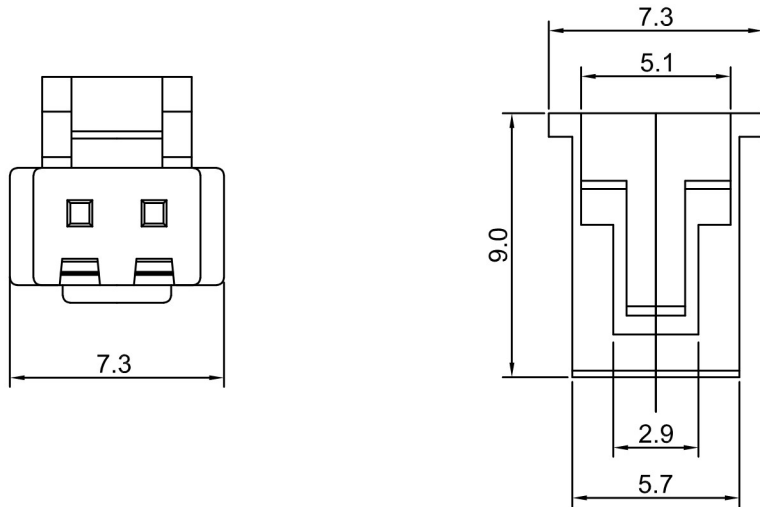

4

3

2

1

CROWN LINK[®]

專業薄膜開關連接器第一品牌

RoHS

- ◆ FOR 2825 SERIES CONNECTOR
- ◆ SPECIFICATIONS
 - VOLTAGE RATING: 250V AC , DC
 - CURRENT RATING: 3A AC , DC
 - INSULATION RESISTANCE: 1000 MΩ MIN.
- ◆ ENVIRONMENTAL
 - TEMPERATURE RANGE: -25°C~+85°C
 - WITHSAND VOLTAGE: 1000 V AC / MINUTE
- ◆ APPLICABLE WIRE:AWG22#-28#

◆ PART NO.
 2825HL - XXN D
 SERIES NO. MOLD NO.
 CIRCUITS NUMBER 02 TO 20

一般公差±0.2
 TOLERANCE RANGE/公差範圍

DRAWN/繪圖	DATE/日期	CROWN LINK[®] THE LEADING MANUFACTURER OF FPC & FFC CONNECTOR, HOUSING AND DOME.				
JUDY	2021.08.14	PRODUCT NAME/品名				
CHECK BY/審查	DATE/日期	2.50mm XHB HOUSING FOR CABLE				
VIVIAN	2021.08.14	PART NO./料號	PIN NUMBER/針數	SCALE/比例	SIZE/圖號	UNIT/單位
APPROVED BY/核淮	DATE/日期	2825HL-XXND	02-20 PIN	4:1	A4	mm
JASON	2021.08.14	MATERIAL/材質	COLOR/顏色	ANGLE OF VIEW/視角	SHEET/頁碼	REV/版本
PACKAGE/包裝	BAG	PA66 UL 94V -2(0)	WHITE		1 OF 1	A