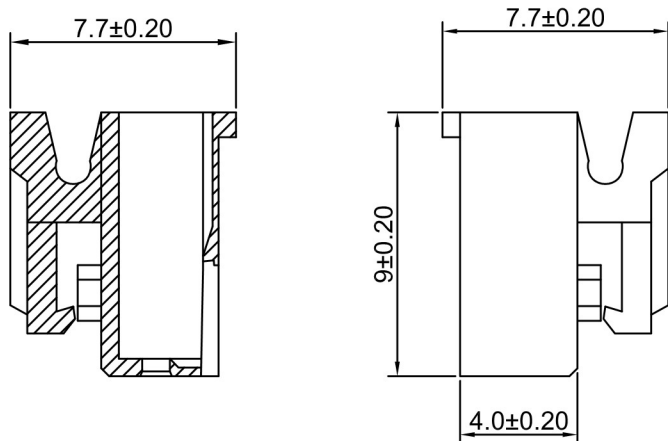

4

3

2

1

CROWN LINK[®]

專業薄膜開關連接器第一品牌

RoHS

- ◆ FOR 2825 SERIES CONNECTOR
- ◆ SPECIFICATIONS
 - VOLTAGE RATING: 250V AC , DC
 - CURRENT RATING: 3A AC , DC
 - INSULATION RESISTANCE: 1000 MΩ MIN.
- ◆ ENVIRONMENTAL
 - TEMPERATURE RANGE: -25°C~+85°C
 - WITHSAND VOLTAGE: 1000 V AC / MINUTE
- ◆ APPLICABLE WIRE:AWG22#-28#

◆ PART NO.
 2825HL - XXN D
 SERIES NO. MOLD NO.
 CIRCUITS NUMBER 02 TO 20

一般公差±0.2
 TOLERANCE RANGE/公差範圍

DRAWN/繪圖	DATE/日期	CROWN LINK[®] THE LEADING MANUFACTURER OF FPC & FFC CONNECTOR, HOUSING AND DOME.				
JUDY	2021.08.14	PRODUCT NAME/品名				
CHECK BY/審查	DATE/日期	2.50mm XHB HOUSING FOR CABLE				
VIVIAN	2021.08.14	PART NO./料號	PIN NUMBER/針數	SCALE/比例	SIZE/圖號	UNIT/單位
APPROVED BY/核淮	DATE/日期	2825HL-XXND	02-20 PIN	4:1	A4	mm
JASON	2021.08.14	MATERIAL/材質	COLOR/顏色	ANGLE OF VIEW/視角	SHEET/頁碼	REV/版本
PACKAGE/包裝	BAG	PA66 UL 94V -2(0)	WHITE		1 OF 1	A